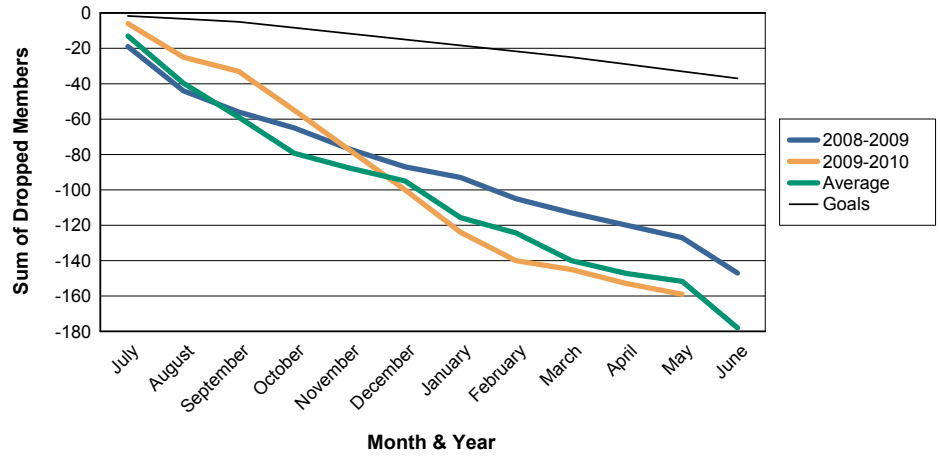

Sum of Dropped Members/ Month & Year

For District 44 H