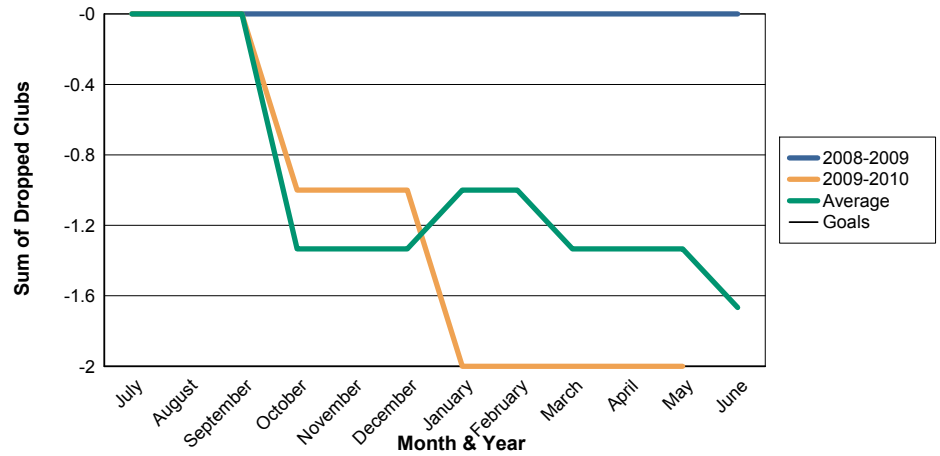

3 Year Comparisons for GMT Constitutional Area 1

By GMT District

As of May 2010

Sum of New Clubs/ Month & Year

For District 44 H

Sum of Dropped Clubs/ Month & Year

For District 44 H

Sum of Net Clubs/ Month & Year