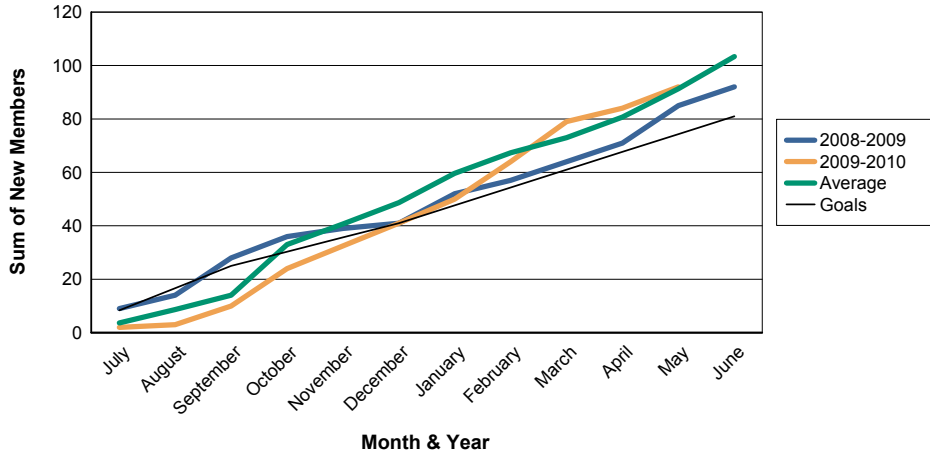

For District 44 H

Sum of Charter Members/ Month & Year

For District 44 H

3 Year Comparisons for GMT Constitutional Area 1

By GMT District

As of May 2010

Sum of New Members/ Month & Year

For District 44 H