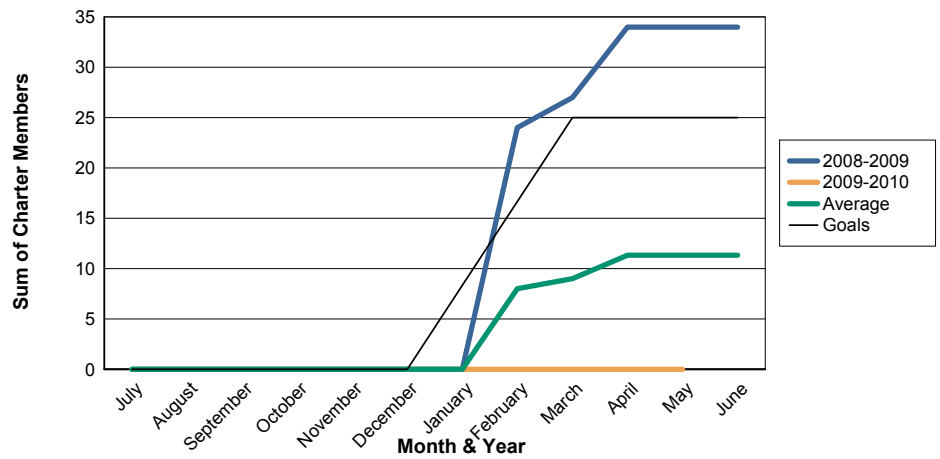

Sum of Charter Members/ Month & Year

For District 44 H