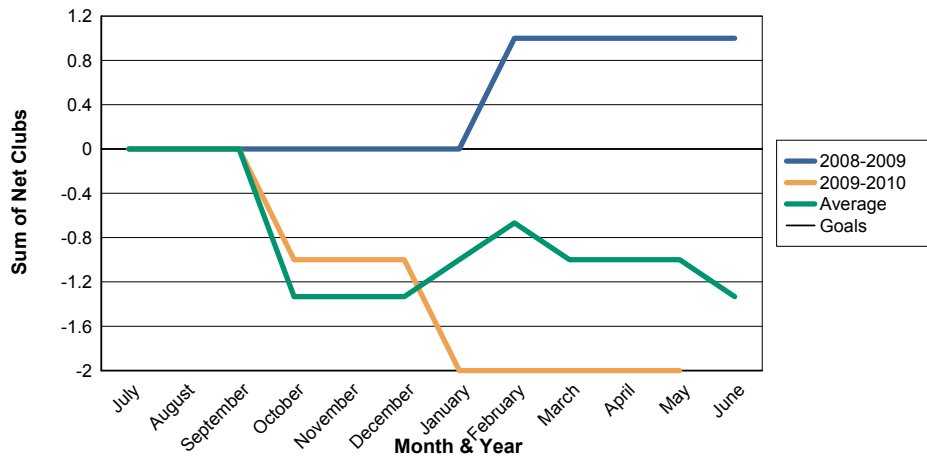

Sum of Net Clubs/ Month & Year

For District 44 H