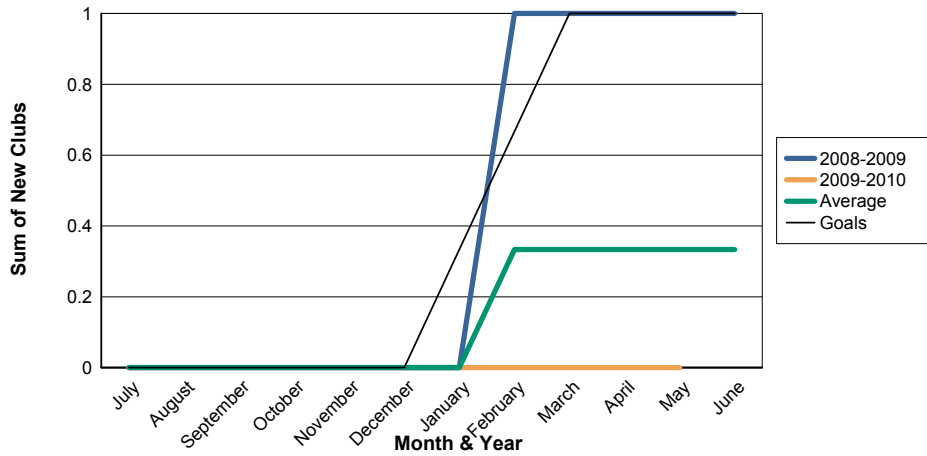

3 Year Comparisons for GMT Constitutional Area 1

By GMT District

As of May 2010

Sum of New Clubs/ Month & Year

For District 44 H

Sum of Dropped Clubs/ Month & Year

For District 44 H

Sum of Net Clubs/ Month & Year